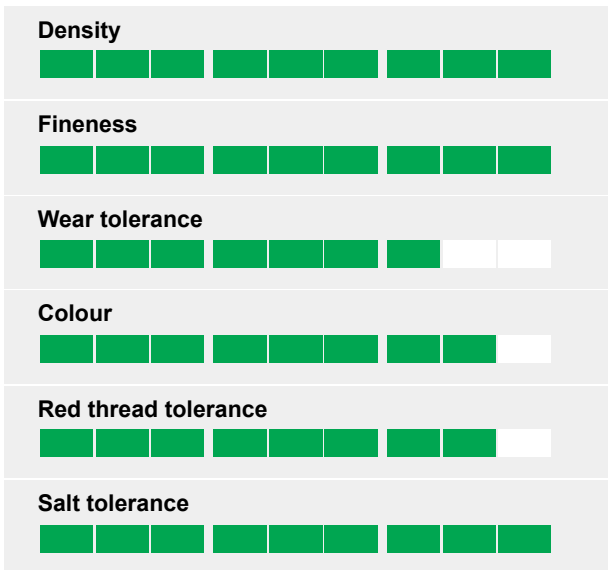

Tall fescue

Visual merit: Candy for the eyes

- Excellent visual merit Summer & Winter
- Deep dark attractive colour
- Very fine leaves and high shoot density
- High disease tolerance to rusts, Microdochium patch and red thread

Ratings

Top quality visual merit

Eyecandy is very high ranked for the basic features needed for visual merit of turf grasses: Density and fineness of leaf.

Performance during unfavorable seasons

The visual merit is preserved even during dry and warm periods due to the deep rooting and plant architecture.

Also during winter, the turf remains attractive and not very prone to disease attacks.

Wear tolerance and competition with weeds

Eyecandy has good wear tolerance and together with the high density, it leaves few or no options for weeds to install.

Highly persistent, the lawn remains attractive and free of weed invasion for years once installed.

4 salt